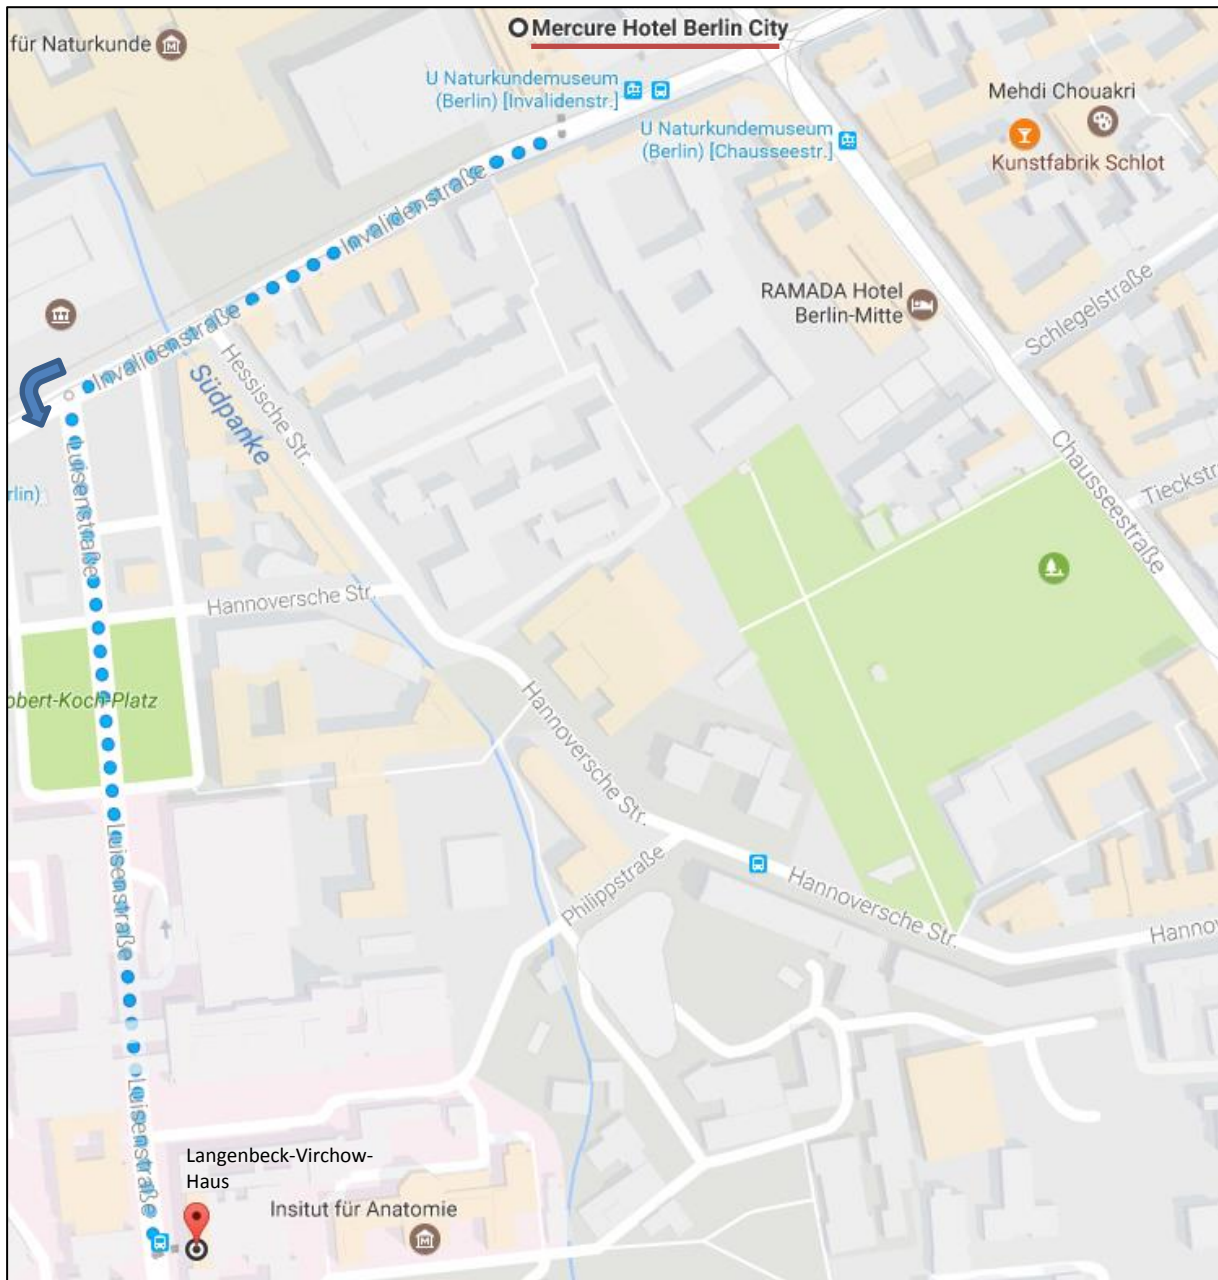

**Directions from Mercure Hotel Berlin City to Langenbeck-Virchow-Haus (about 5 – 10 min walk)**

-start westward on Invalidenstraße in the direction of Hessische Straße (250 m)

-turn left into Luisenstraße (400 m)

-the destination is located on the left (Luisenstraße 58)