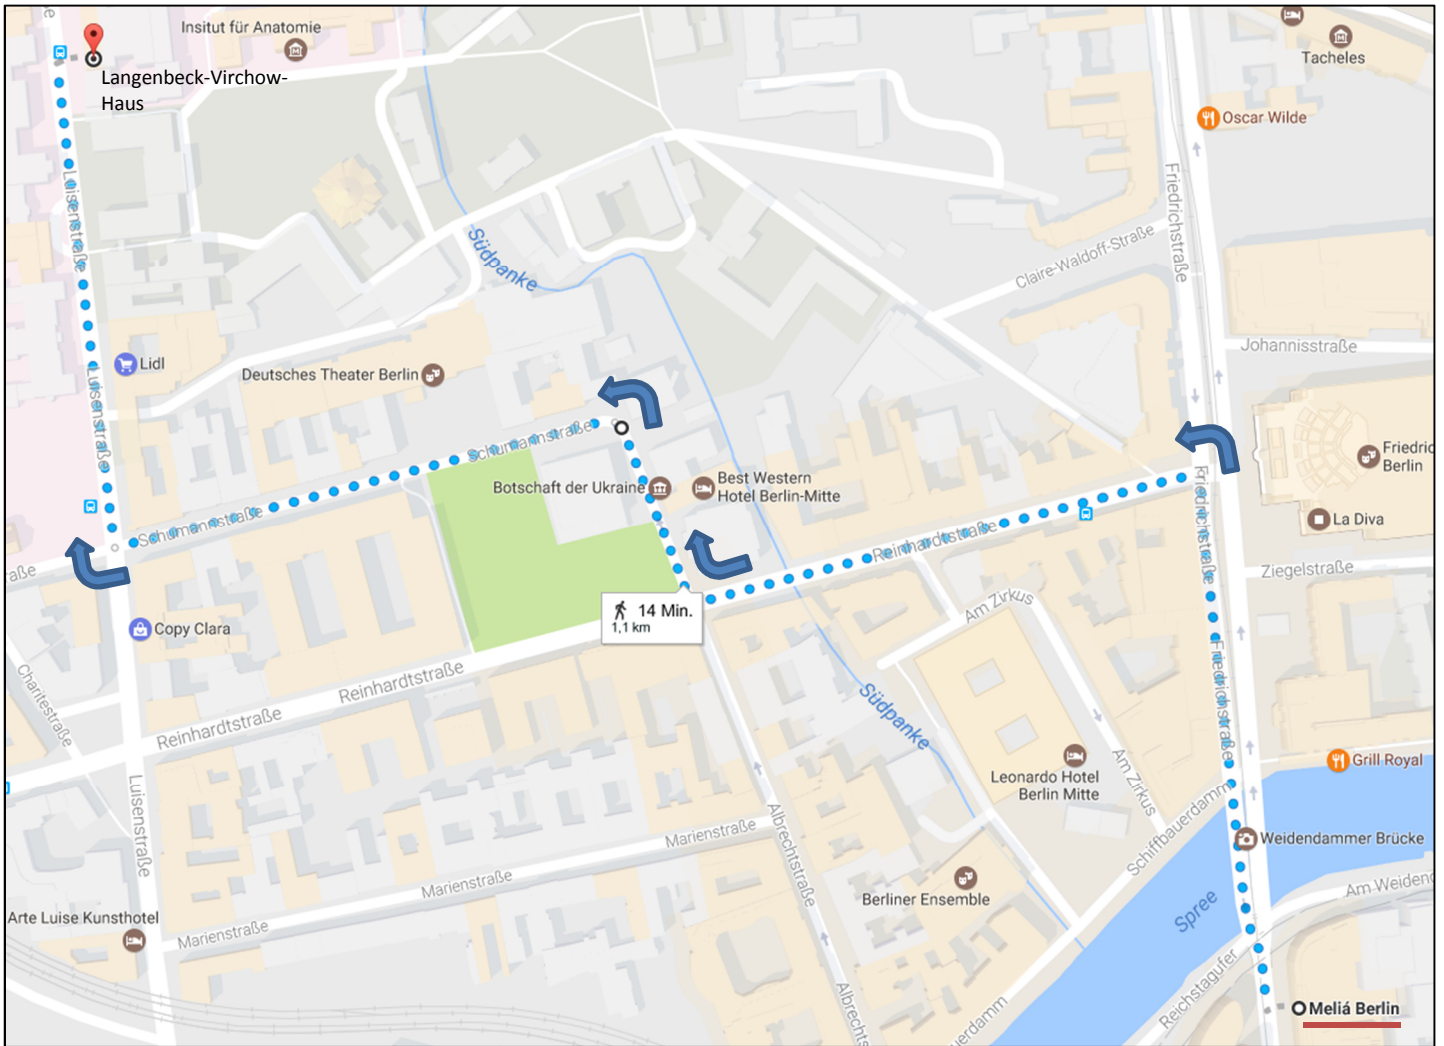

Directions from Meliá Berlin Hotel to Langenbeck-Virchow-Haus (about 15 min walk)

- start northwards on Friedrichstraße in the direction of Reichstagufer (crossing Spree river) (270 m)
- turn left into Reinhardtstraße (270 m)
- turn right into Albrechtstraße (100 m)
- Albrechtstraße runs left and becomes Schumannstraße (260 m)
- turn left into Luisenstraße (250 m)
- the destination is located on the right (Luisenstraße 58)