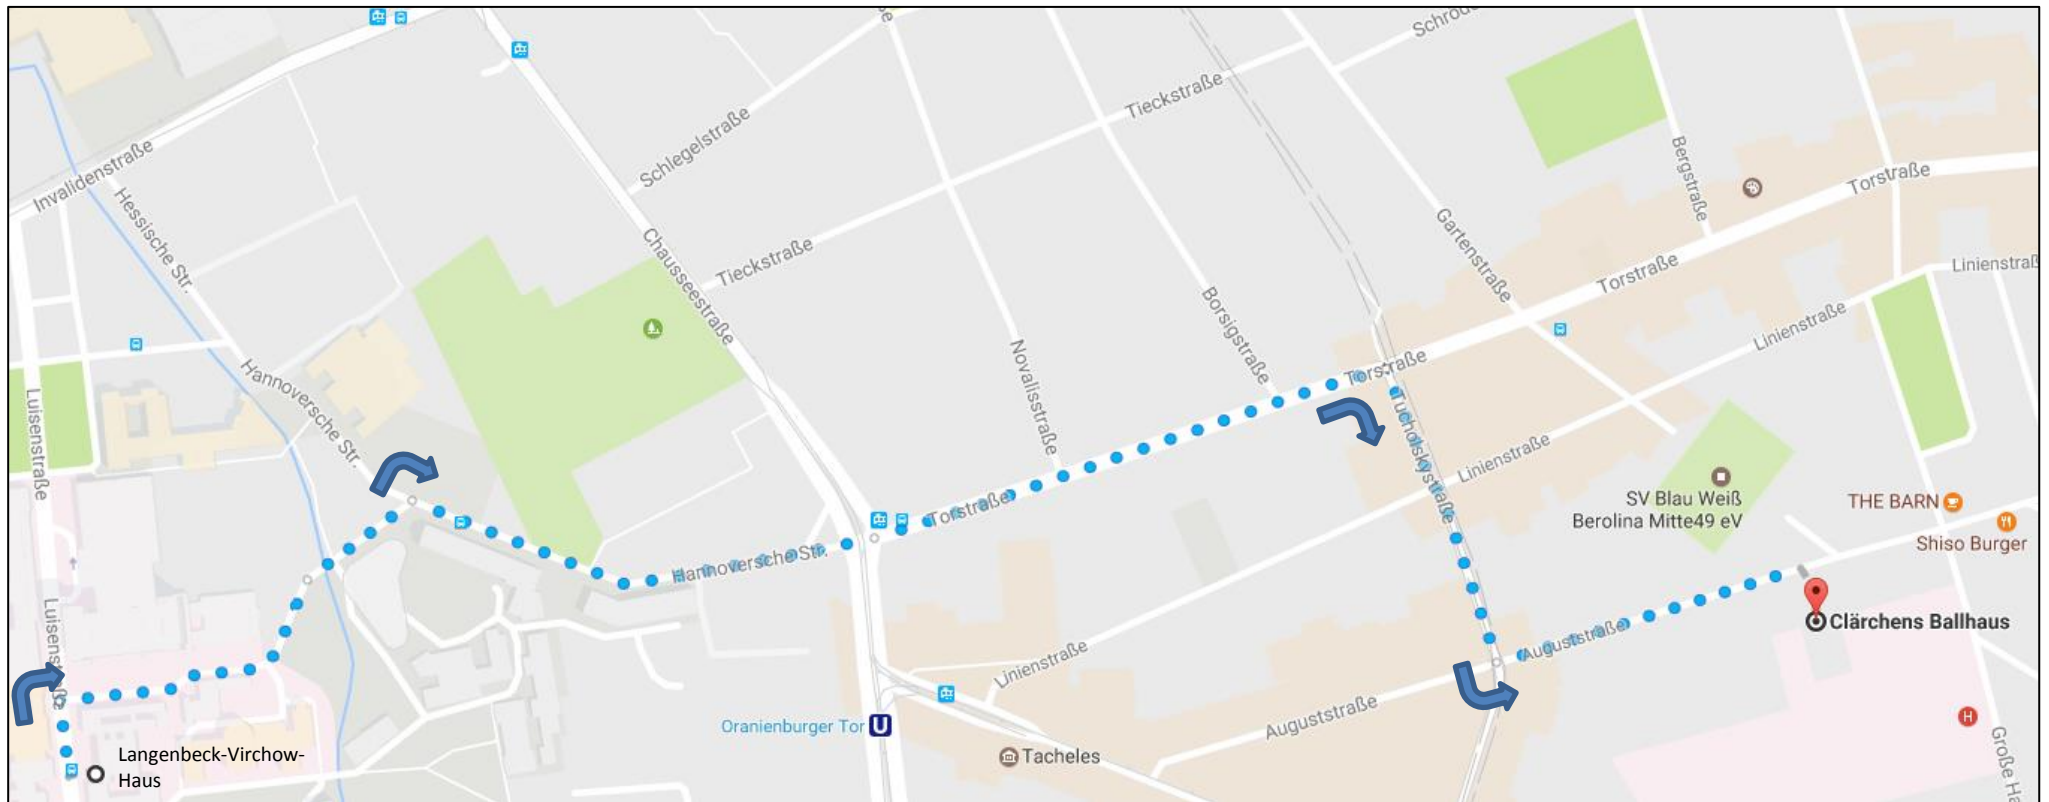

Directions from Langenbeck-Virchow-Haus to Clärchens Ballhaus (about 15 – 20 min walk)

-start northward on Luisenstraße (50 m)

-turn right into Philippsstraße (300 m)

-turn right into Hannoversche Straße (350 m) -> Hannoversche Straße becomes Torstraße (another 350 m)

-turn right into Tucholskystraße (220 m)

-turn left into Auguststraße (220 m)

- the destination is located on the right (Auguststraße 24)